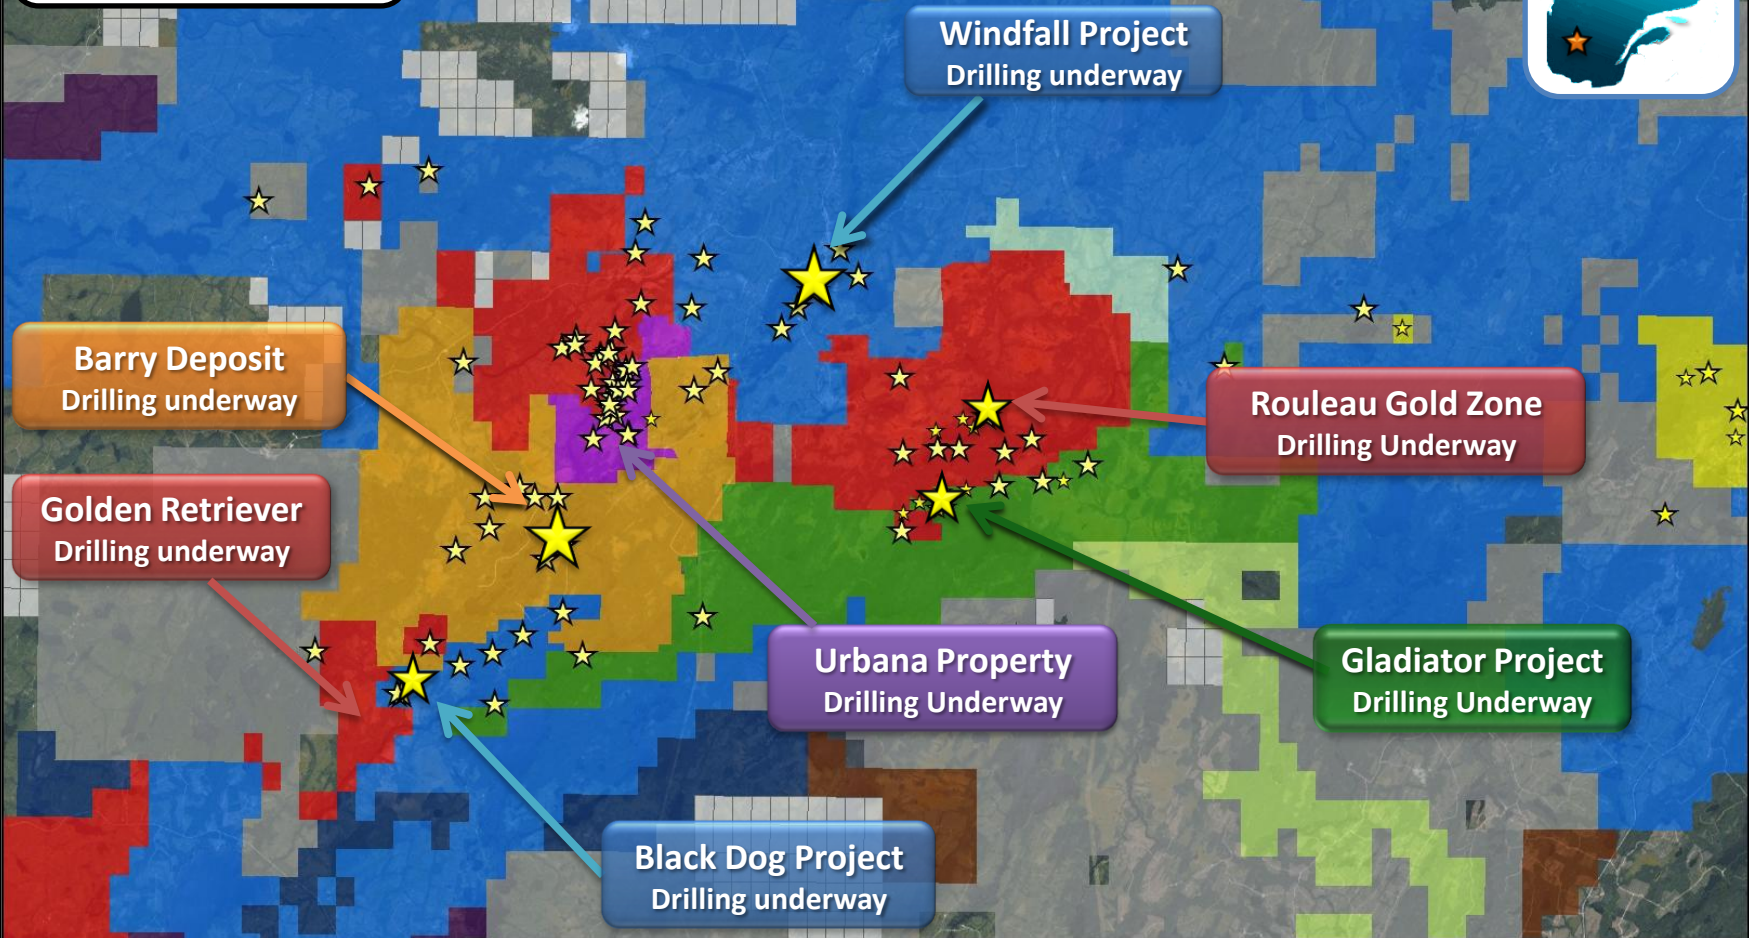

**Urban-Windfall  
Gold District**  
March 2017

<b>BEAUFIELD</b> RESOURCES	<b>OSISKO</b> MINING	<b>TOMA</b> GOLD	<b>MELNOR</b> <i>Take Part in Discovery</i>
<b>URBANA</b> CORPORATION	<b>BONTERRA</b> RESOURCES INC.	<b>GFK Resources</b>	<b>Great Thunder</b> Gold Corp.
<b>Durango</b> RESOURCES INC.	<b>METANOR</b> RESOURCES INC.	<b>SECOVA</b>	<b>Other</b>